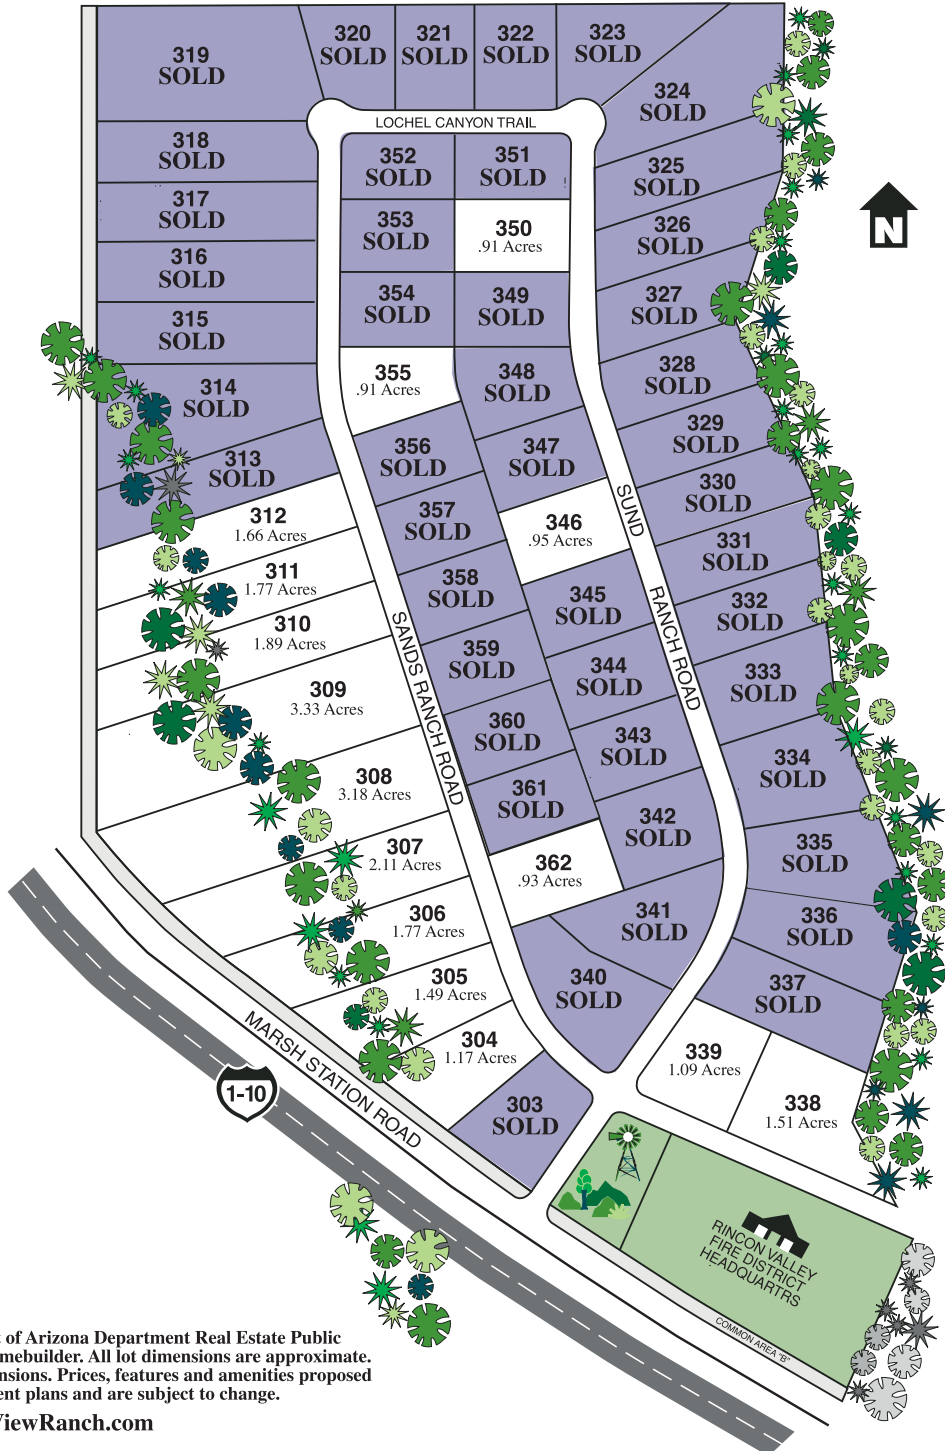

NEIGHBORHOOD CLOSEOUT!

12 lots remaining starting at \$40,000

No sales may occur before receipt of Arizona Department Real Estate Public Report from the Developer or Homebuilder. All lot dimensions are approximate. Please ask for plat for exact dimensions. Prices, features and amenities proposed on this website are based on current plans and are subject to change.