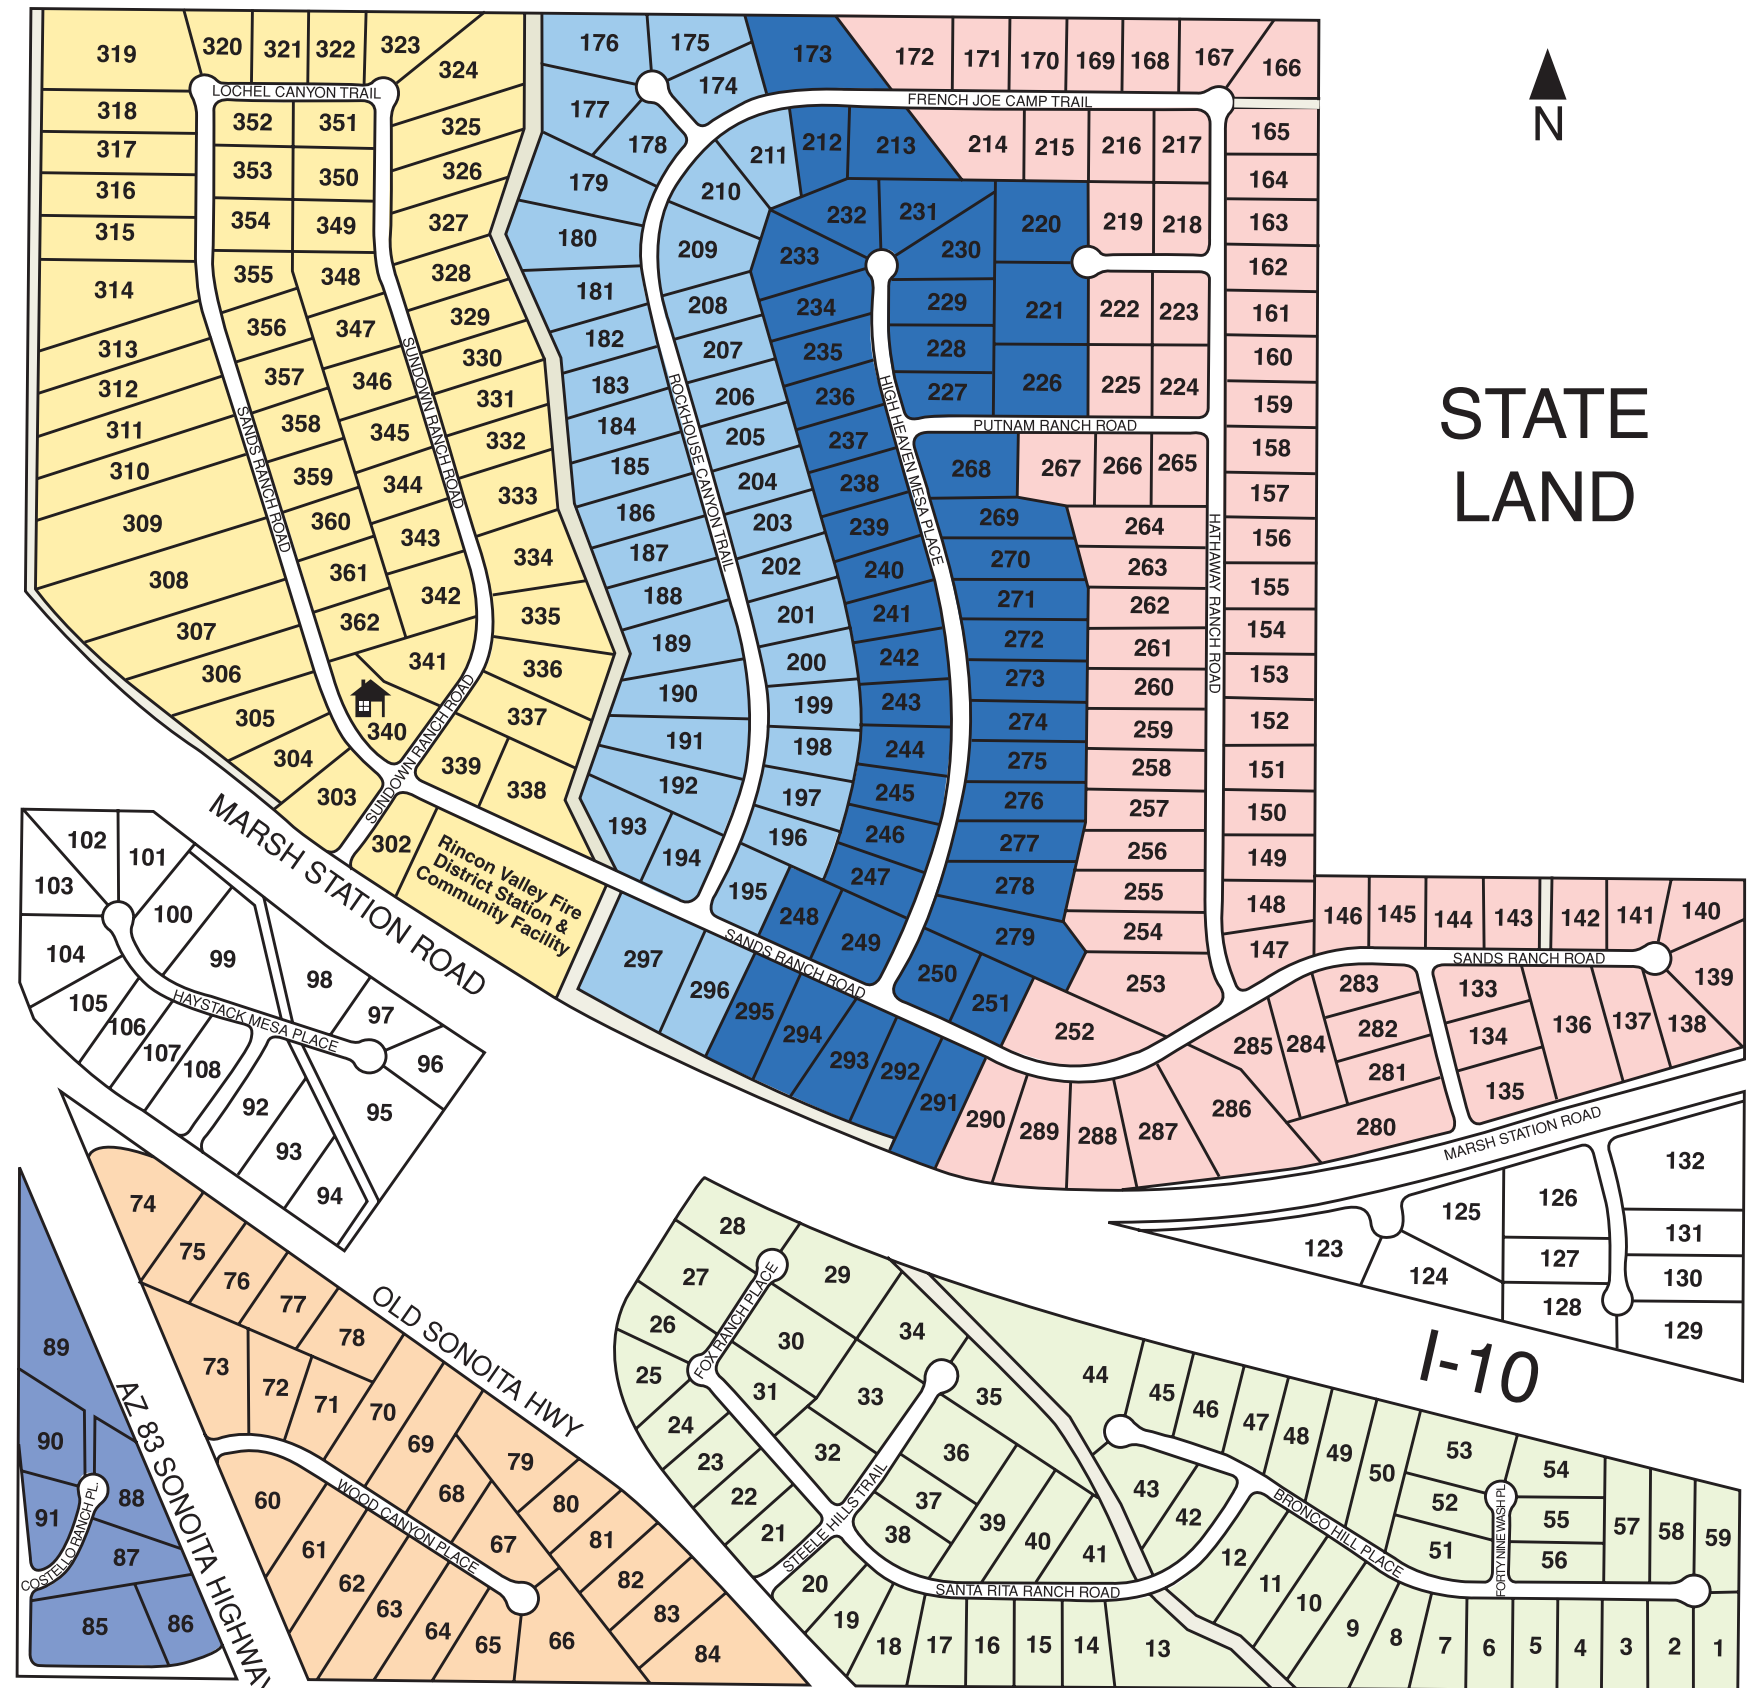

Welcome To Mountain View Ranch

TUCSON'S NEWEST FOOTHILLS COMMUNITY

Vail - Rincon Valley
I-10/AZ 83 (Sonoita Highway)

Legend

PHASE 1

BLOCK B

PHASE 2

SINGLE BUILDER
NEIGHBORHOODS

PHASE 3

DELL MAR HOMES

PHASE 4

BLOCK C

SALES
CENTER

STATE LAND