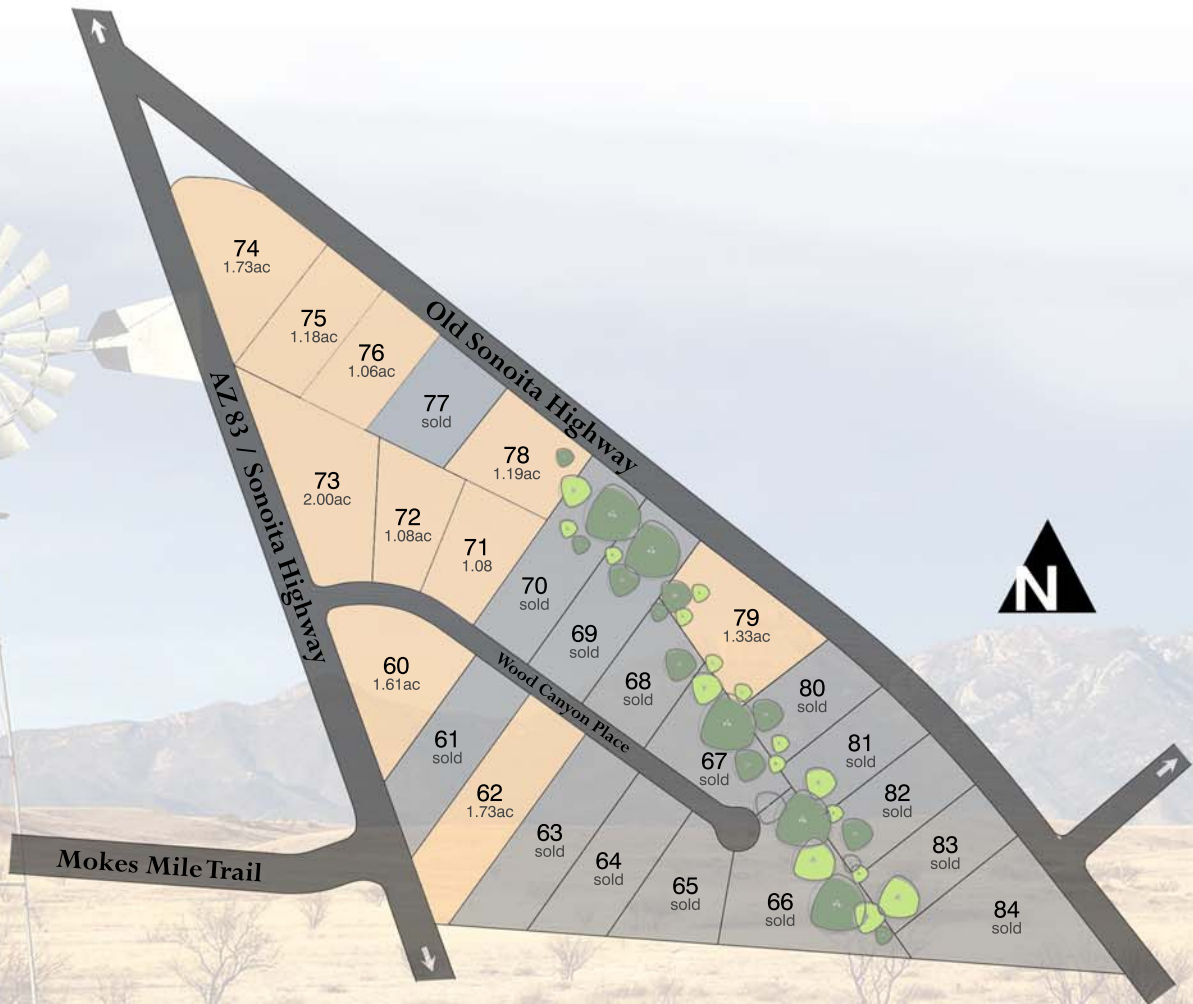

## AT MOUNTAIN VIEW RANCH

1+ Acre Lots with Spectacular views  
Fully improved homesites  
All underground utilities  
Easy access to I-10, Raytheon,  
U of A Technology Park,  
Vail schools, & Downtown

Available Lots  
ONLY FOURTEEN LOTS LEFT

PHASE 2 LOTS  
NOW AVAILABLE

No sales may occur before receipt of Arizona Department Real Estate Public Report from the developer or Homebuilder. All lot dimensions are approximate. Please ask for recorded plat for exact dimensions. Prices, features and amenities proposed on this website are based on current plans and are subject to change.

# SONOITA HILLS

## AT MOUNTAIN VIEW RANCH

- 1+ Acre Lots with Spectacular views
- Fully improved homesites
- All underground utilities
- Easy access to I-10, Raytheon,  
U of A Technology Park,  
Vail schools, Downtown,  
& Sonoita Vineyards