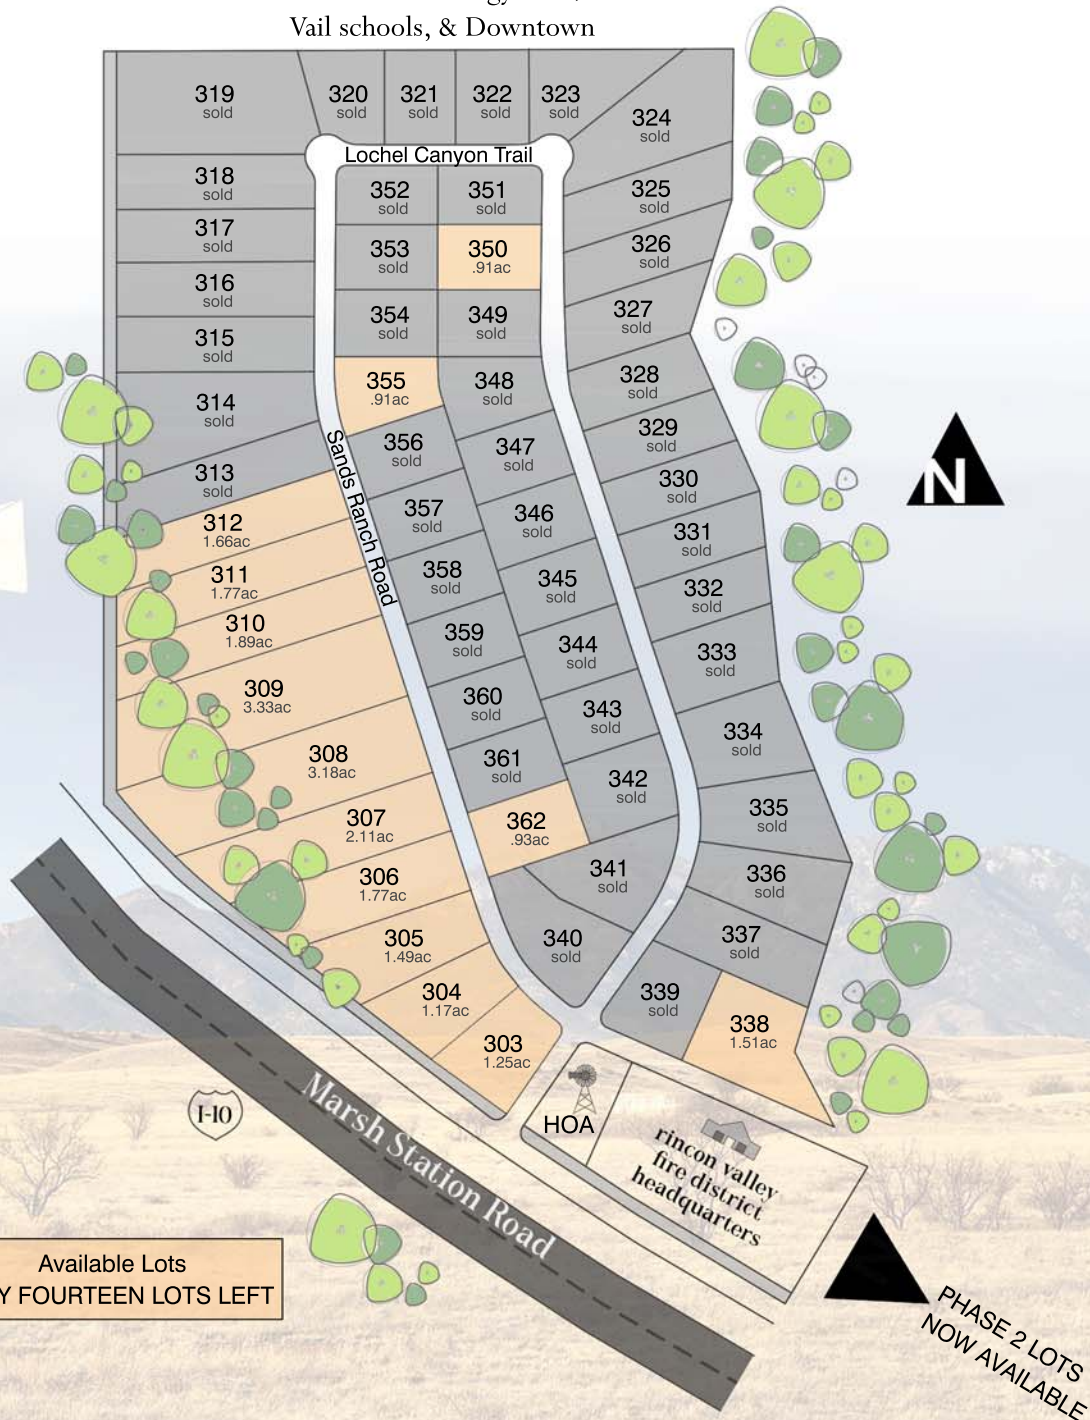

# WINDMILL RIDGE

## AT MOUNTAIN VIEW RANCH

1+ Acre Lots with Spectacular views  
Fully improved homesites  
All underground utilities  
Easy access to I-10, Raytheon,  
U of A Technology Park,  
Vail schools, & Downtown

# SONOITA HILLS

## AT MOUNTAIN VIEW RANCH

- 1+ Acre Lots with Spectacular views
- Fully improved homesites
- All underground utilities
- Easy access to I-10, Raytheon,  
U of A Technology Park,  
Vail schools, Downtown,  
& Sonoita Vineyards