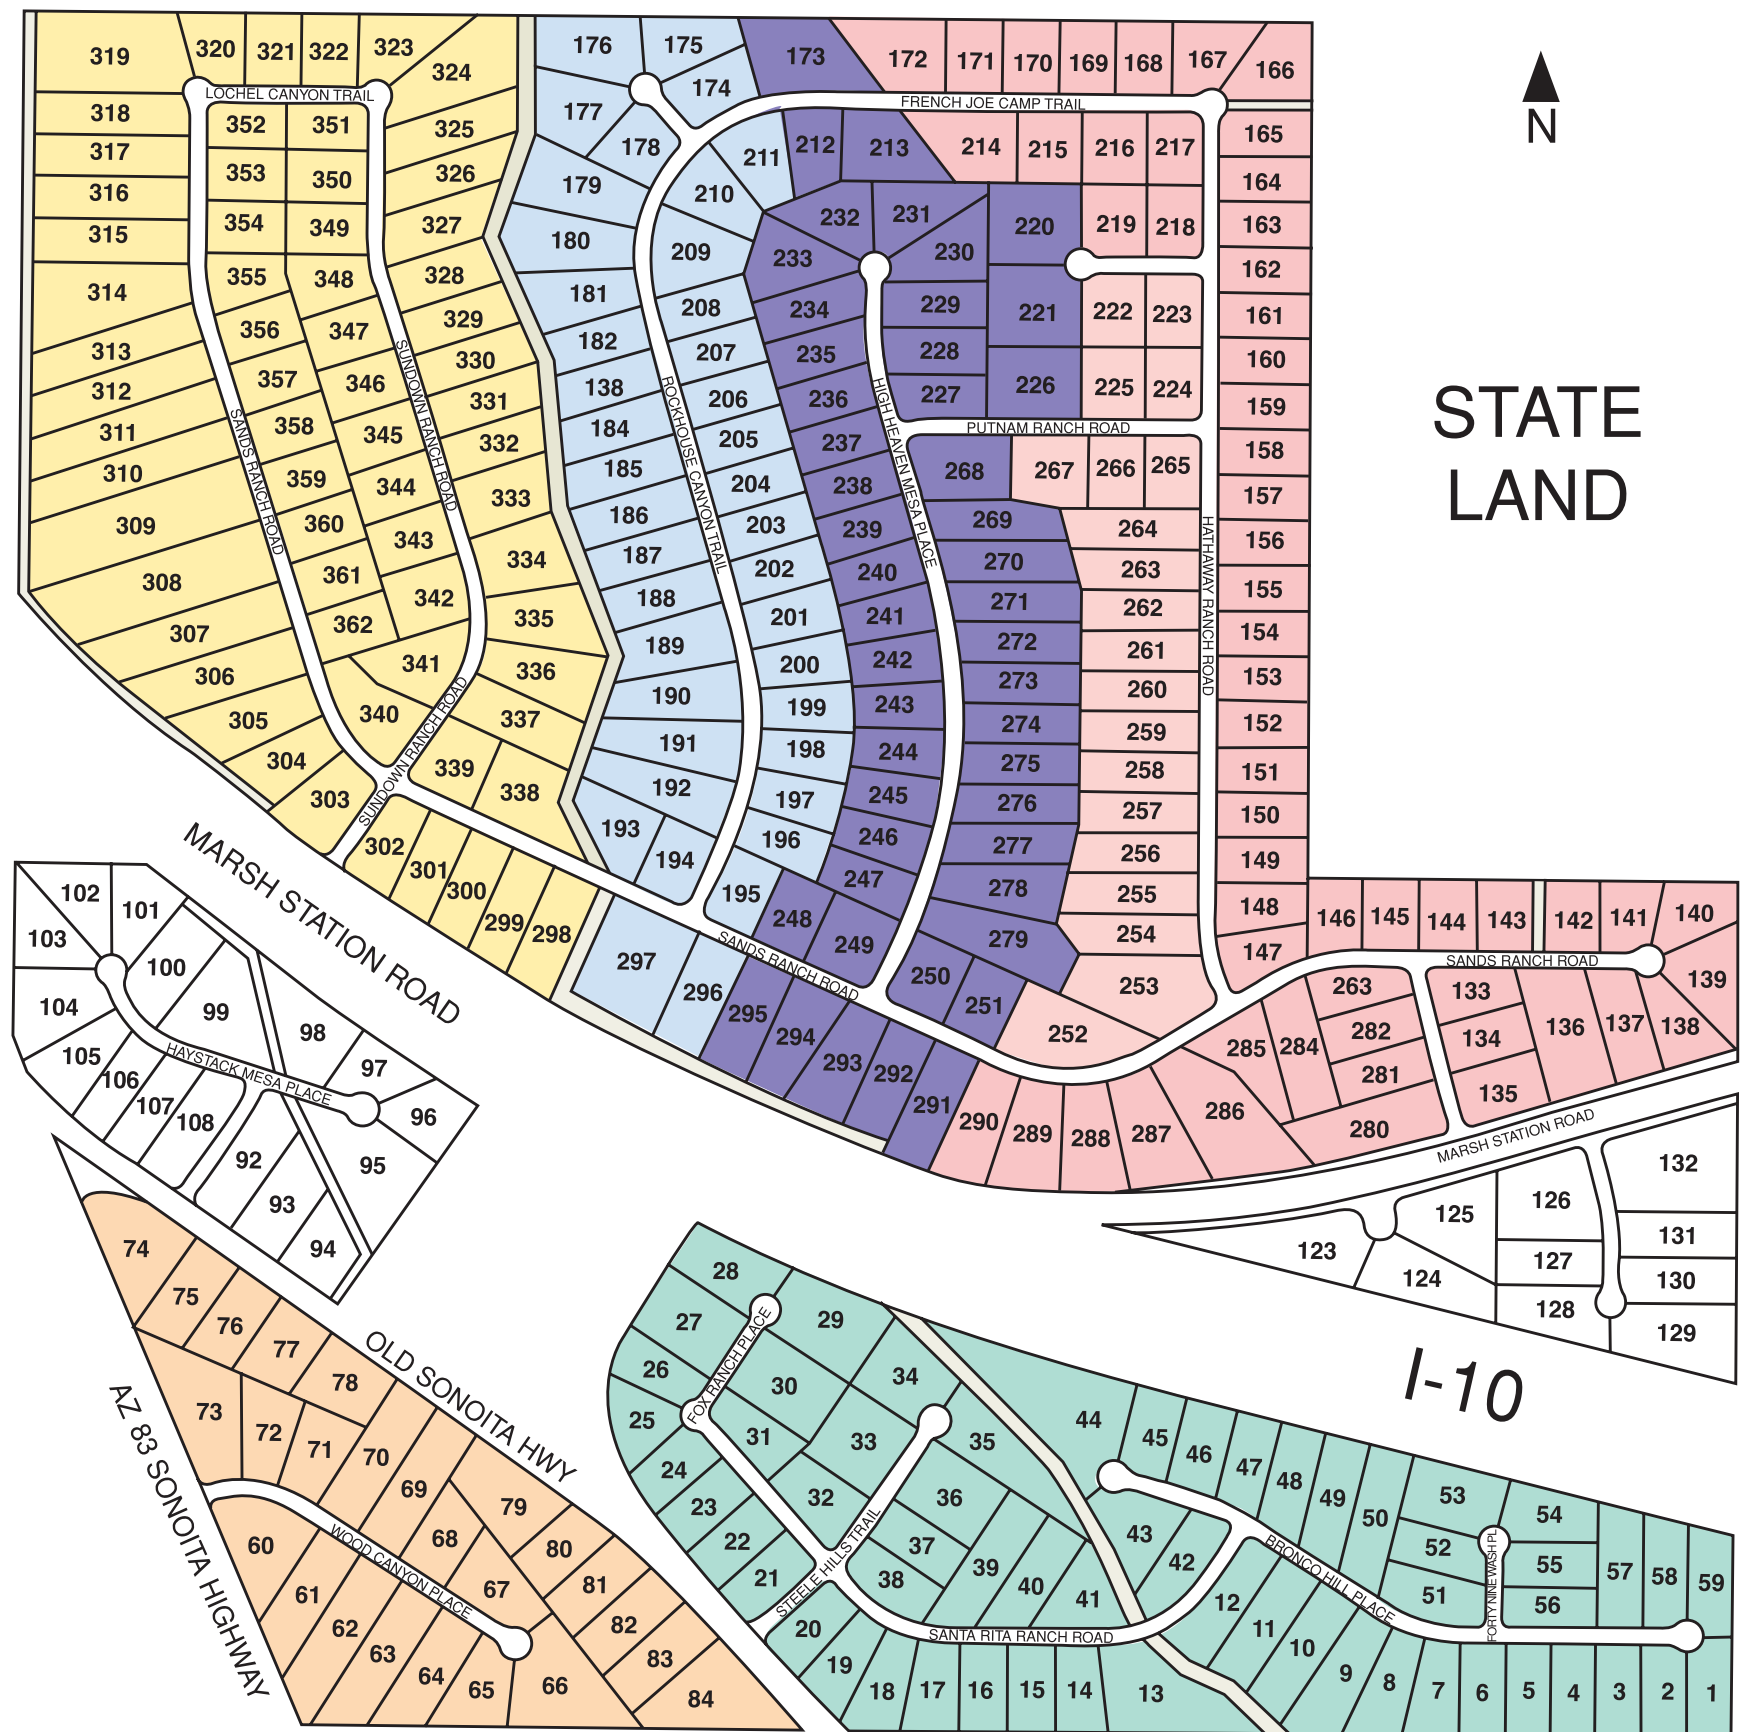

MOUNTAIN VIEW RANCH

Vail - Rincon Valley I-10/AZ 83 (Sonoita Highway)

Legend

PHASE 1

PHASE 2

PHASE 3

PHASE 4

PHASE 1

PHASE 2

No sales may occur before receipt of Arizona Department Real Estate Public Report from the Developer or Homebuilder. All lot dimensions are approximate. Please ask for plat for exact dimensions. Prices, features and amenities proposed on this website are based on current plans and are subject to change.

www.HomesAtMountainViewRanch.com

Copyright 2016 - Mountain View Ranch Development Joint Venture, LLC.

STATE LAND